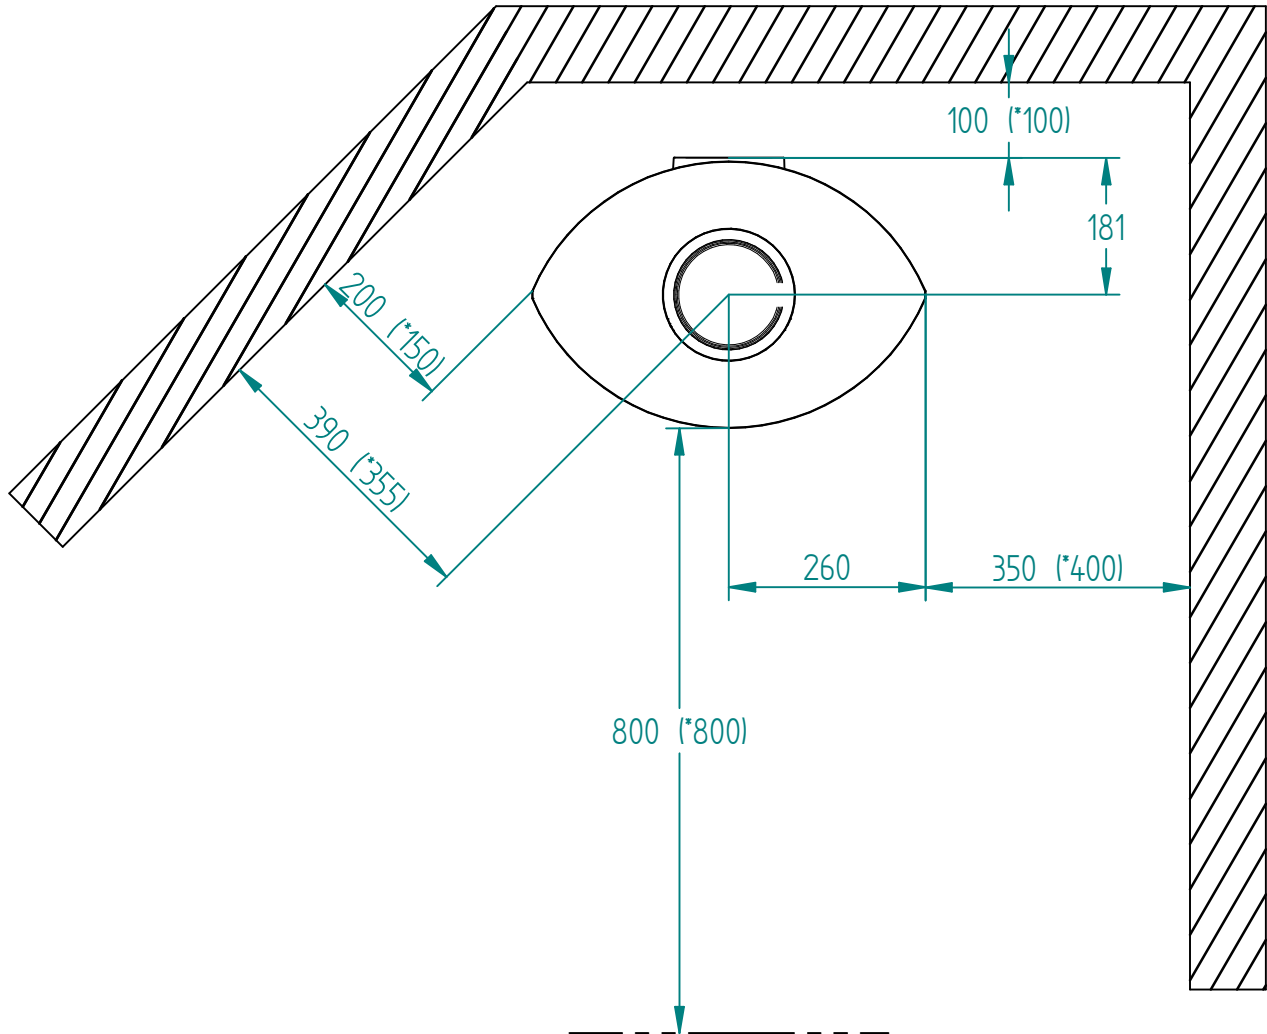

Model:

Elegance Junior

Sheet/Sheets: 1 / 2

Date: 06/09-2021

\* The number given in parentheses shows the distance to combustibile when titled with insulated flue